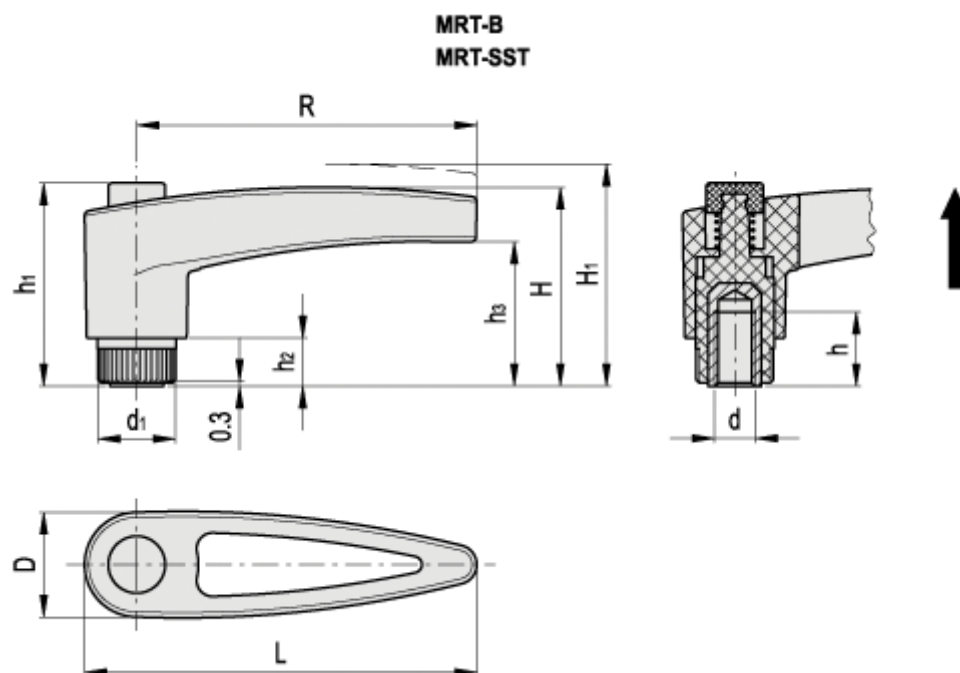

Article number: 23051401332

Description: E+G Adjustable handle
MRT.80-B-M12-C2, orange push-button

Measures

D = 25	h3 = 34.5
d = M12	L = 92.0
d1 = 18.5	R = 79.5
H = 45	
h = 17	
H1 = 49.0	
h1 = 47	
h2 = 11	